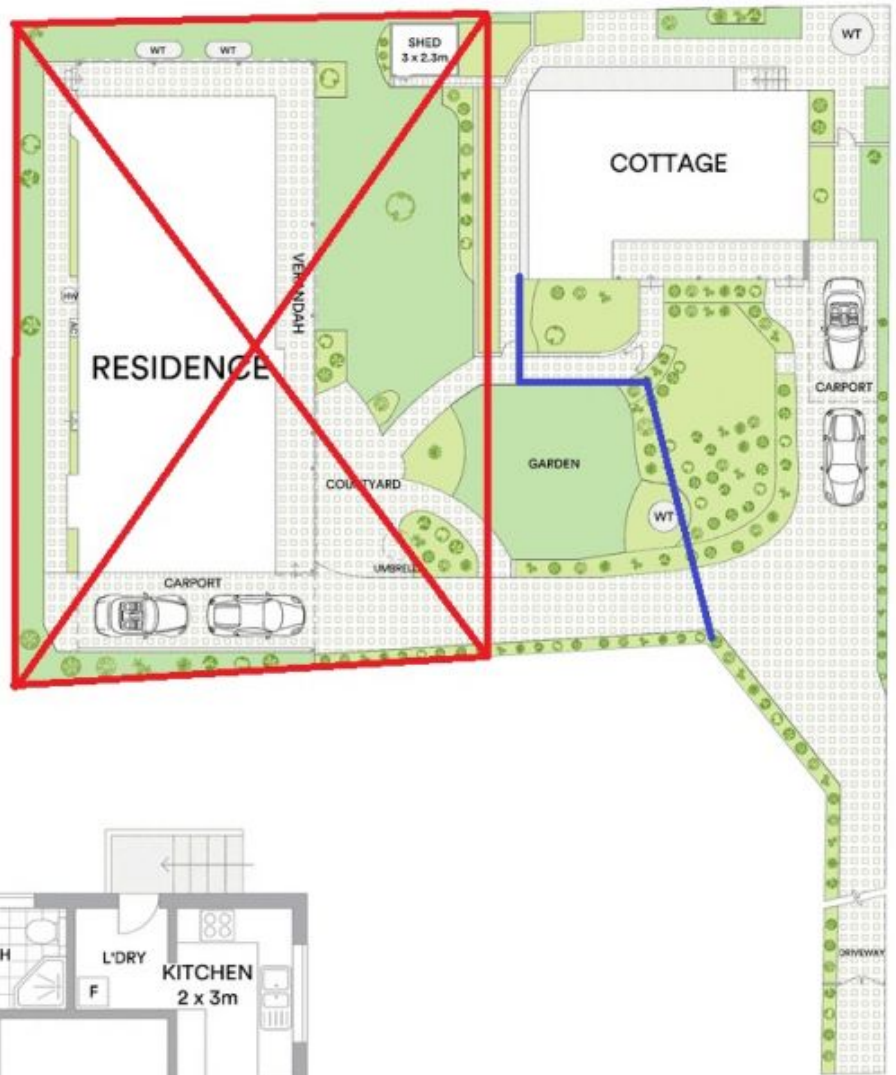

51a Dartford Road Thornleigh NSW

4 🛏 1 🚿 1 🚗

This neatly presented cottage is quietly tucked away, perfectly located only minutes drive to schools, Train Stations and a short drive to Hornsby Westfield.

View : <https://www.allenandsheppard.com.au/lease/nsw/northern-suburbs/thornleigh/residential/house/7482777>

Featuring:

- 3 bedrooms + study
- Timber floorboards throughout
- Internal laundry
- Carport + extra car space
- Easy care gardens

Hope Stewart
0432 875 477

Laura Yates
02 9481 9000

Blue line = Dividing Fence

Dartford Road

Cottage 87sqm