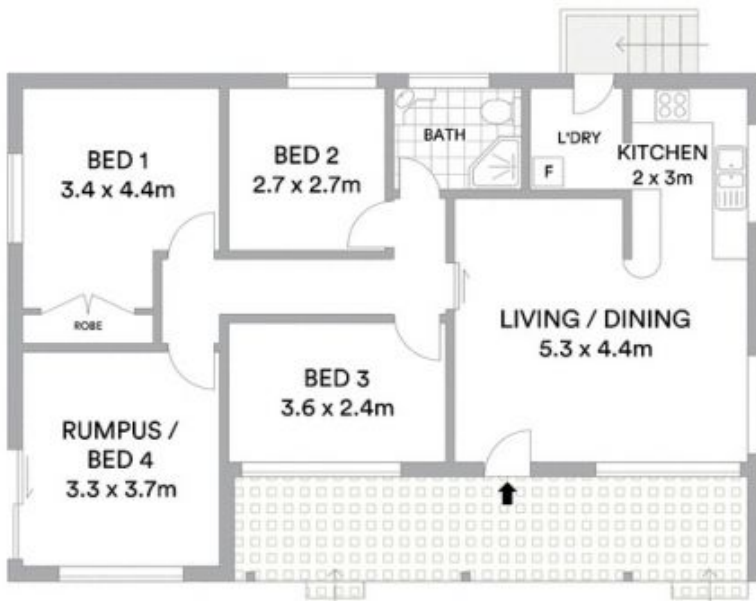

Blue line = Dividing Fence

Dartford Road

Cottage 87sqm