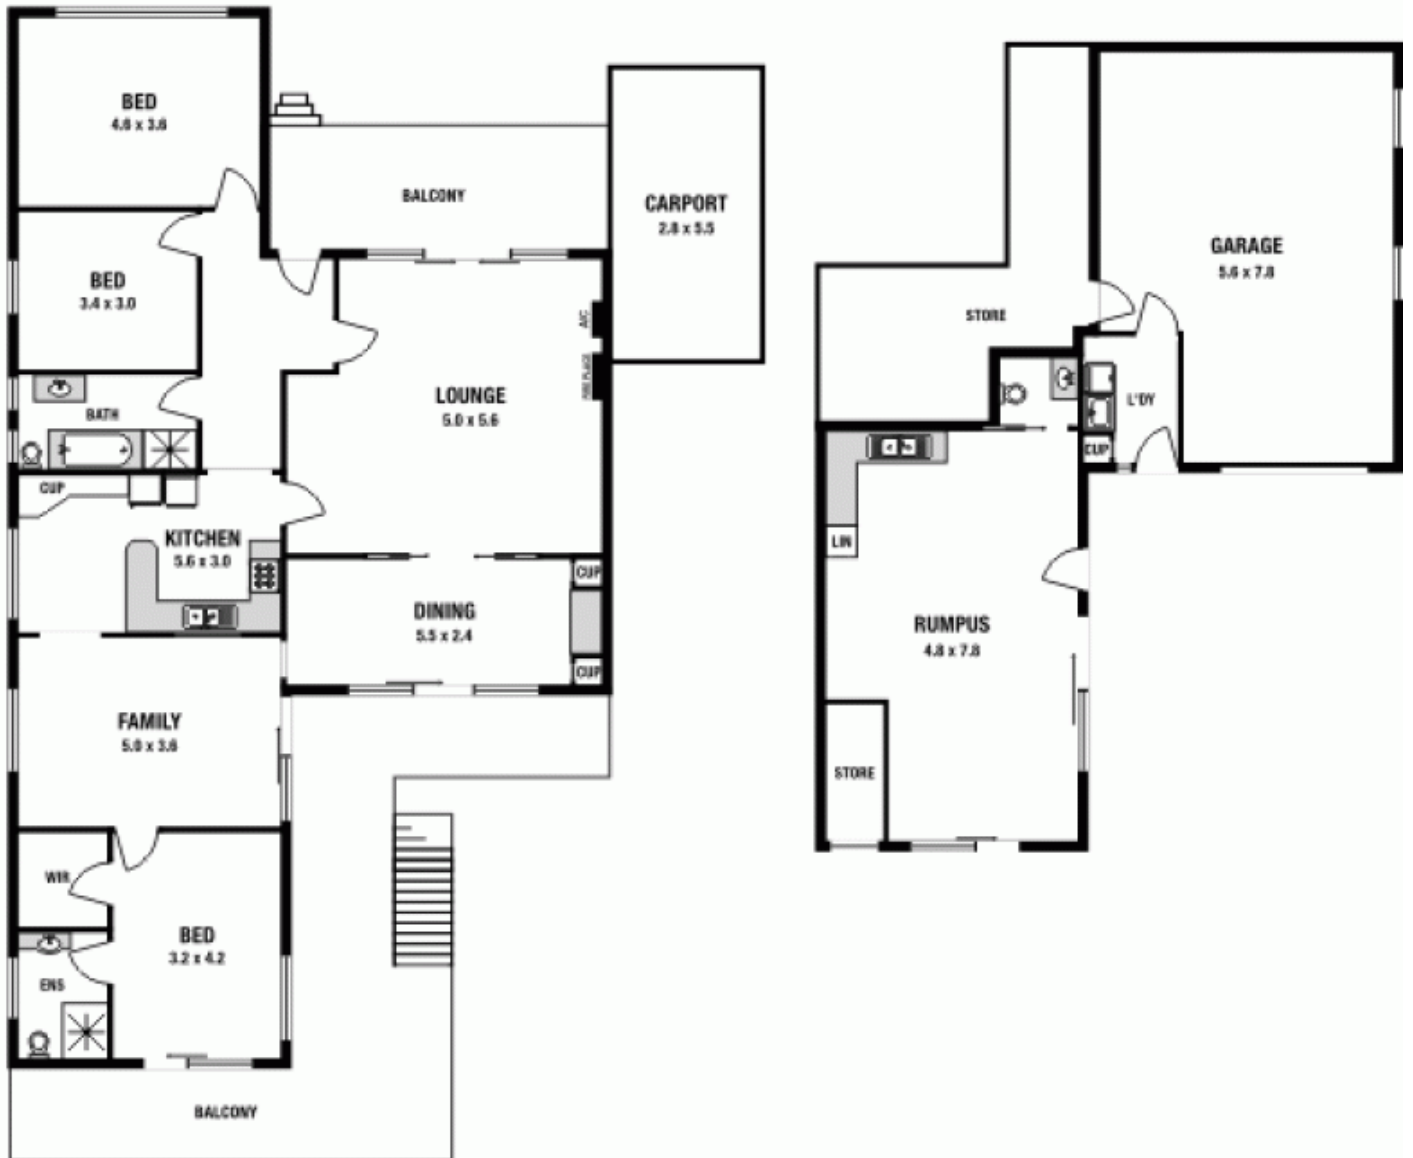

ALLEN & SHEPPARD.

37 Beresford Road THORNLEIGH NSW

3 2 2

Type : House

Price : \$ 640,000

View : <https://www.allenandsheppard.com.au/sale/nsw/northern-suburbs/thornleigh/residential/house/6204272>

Dawn Rule
0408 197 691

37 Beresford Road, Thornleigh

Please note: All stated dimensions are approximate only. Particulars given are for general information only and do not constitute any representation on the part of the vendor or agent.